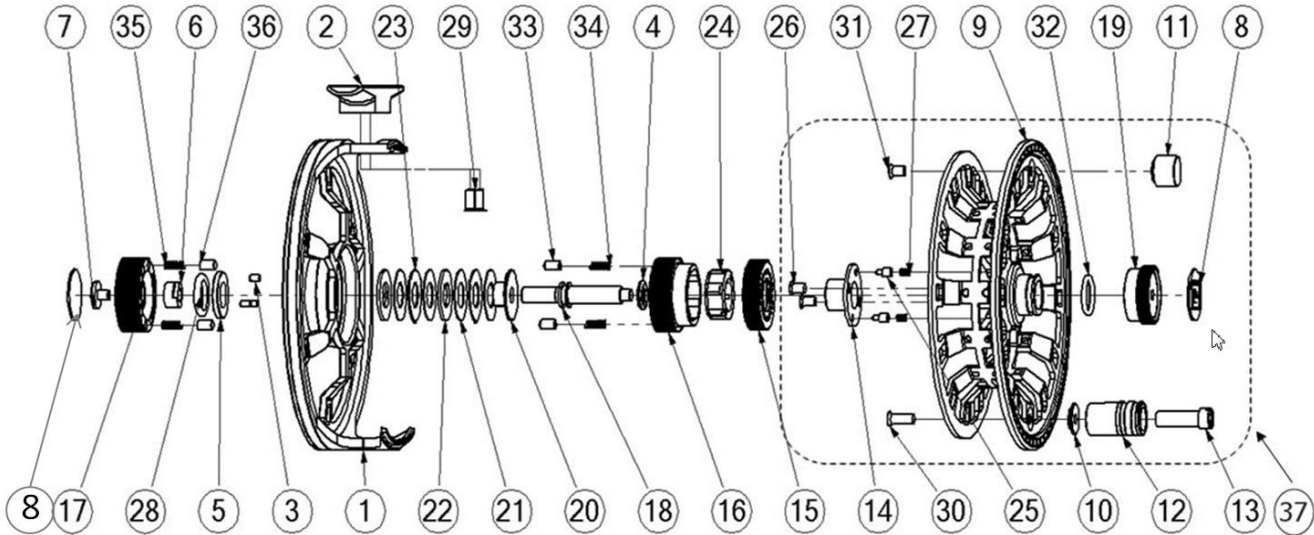

PARTS LIST FOR HARDY ULTRALITE CA DD 3000/4000/5000/6000/7000

#	DESCRIPTION	QTY	PART NO.										HARDY STYLE NO.															
			TITANIUM WITH GOLD FLASHES					BLACK WITH TITANIUM FLASHES					TITANIUM WITH GOLD FLASHES					BLACK WITH TITANIUM FLASHES										
			3000	4000	5000	6000	7000	3000	4000	5000	6000	7000	3000	4000	5000	6000	7000	3000	4000	5000	6000	7000						
1	Frame	1	1389585	1389592	1389598	1389601	1389604	1389616	1389628	1389634	1389637	1389640	N/A	N/A	N/A	N/A	N/A	N/A	N/A	N/A	N/A	N/A	N/A	N/A	N/A	N/A	N/A	
2	Reelback	1			1389539						1389617																	
3	Push Pin	3			1389540						1389540																	
4	O-Ring	1			1389541						1389541																	
5	Push Plate	1			1389542						1389542																	
6	Threaded Spindle Locknut	1			1389543						1389543																	
7	Stop Screw	1			1389544						1389544																	
8	Hardy Badge	2			1329272						1329272																	
9	Spool	1	1389586	1389593	1389599	1389602	1389605	1389618	1389629	1389635	1389638	1389641	N/A	N/A	N/A	N/A	N/A	N/A	N/A	N/A	N/A	N/A	N/A	N/A	N/A	N/A	N/A	N/A
10	Handle Cup	1	1389546		1338998			1389619			1339471																	
11	Counter Balance	1	1389587		1389594			1389587			1389594		N/A		N/A				N/A					N/A			N/A	
12	Handle Knob	1	1389588		1389595			1389621			1389631		N/A		N/A				N/A					N/A			N/A	
13	Handle Wire	1	1389589		1389596			1389589			1389596		N/A		N/A				N/A					N/A			N/A	
14	Top Hat Sleeve	1			1389550						1389550				N/A													N/A
15	Clutch Cover	1			1389551						1389623				N/A													N/A
16	Clutch Body	1			1389552						1389624				N/A													N/A
17	Regulator Knob	1			1389553						1389625				N/A													N/A
18	Spindle	1						1389590																				N/A
19	Spool Latch Nut	1			1389555						1389626				N/A													N/A
20	Spindle Bush	1			1389556						1389556				N/A													N/A
21	Brake Pad	4			1389557						1389557				N/A													N/A
22	Internal Key Washer	2			1389558						1389558				N/A													N/A
23	External Key Washer	2			1389559						1389559				N/A													N/A
24	One-Way Clutch	1			1329023						1329023				HEUD010SP08													HEUD010SP08
25	Spool Click Pin	2			1329245						1329245				HREUN005SP19													HREUN005SP19
26	Sleeve Screw	2			1389560						1389560				N/A													N/A
27	Spool Click Spring	2			1329244						1329244				HREUN005SP18													HREUN005SP18
28	Push O-Ring	1			1329263						1329263				HREUN005SP35													HREUN005SP35
29	Reel Boot Screw	2			1329026						1329026				HEUD010SP11													HEUD010SP11
30	Handle Screw	1			1329236						1329236				HREUN005SP10													HREUN005SP10
31	Balance Screw	1			1329241						1329241				HREUN005SP15													HREUN005SP15
32	Latch O-Ring	1			1329024						1329024				HEUD010SP09													HEUD010SP09
33	Drag Click Pin (POM)	2			1389561						1389561				N/A													N/A
34	Drag Click Spring (0.25T)	2			1389562						1389562				N/A													N/A
35	Drag Click Spring	2			1329256						1329256				HREUN005SP29													HREUN005SP29
36	Drag Click Pin	2			1329258						1329258				HREUN005SP30													HREUN005SP30
37	Spare Spool	1	1371053	1371054	1371055	1371056	1371057	1371061	1371062	1371063	1371064	1371065			N/A													N/A

Reel Part Numbers: ULTRALITE CA DD (TITANIUM WITH GOLD FLASHES) 3000: 1371040, 4000: 1371041, 5000: 1371042, 6000: 1371043, 7000: 1371044
ULTRALITE CA DD (BLACK AND TITANIUM FLASHES) 3000: 1371048, 4000: 1371049, 5000: 1371050, 6000: 1371051, 7000: 1371052